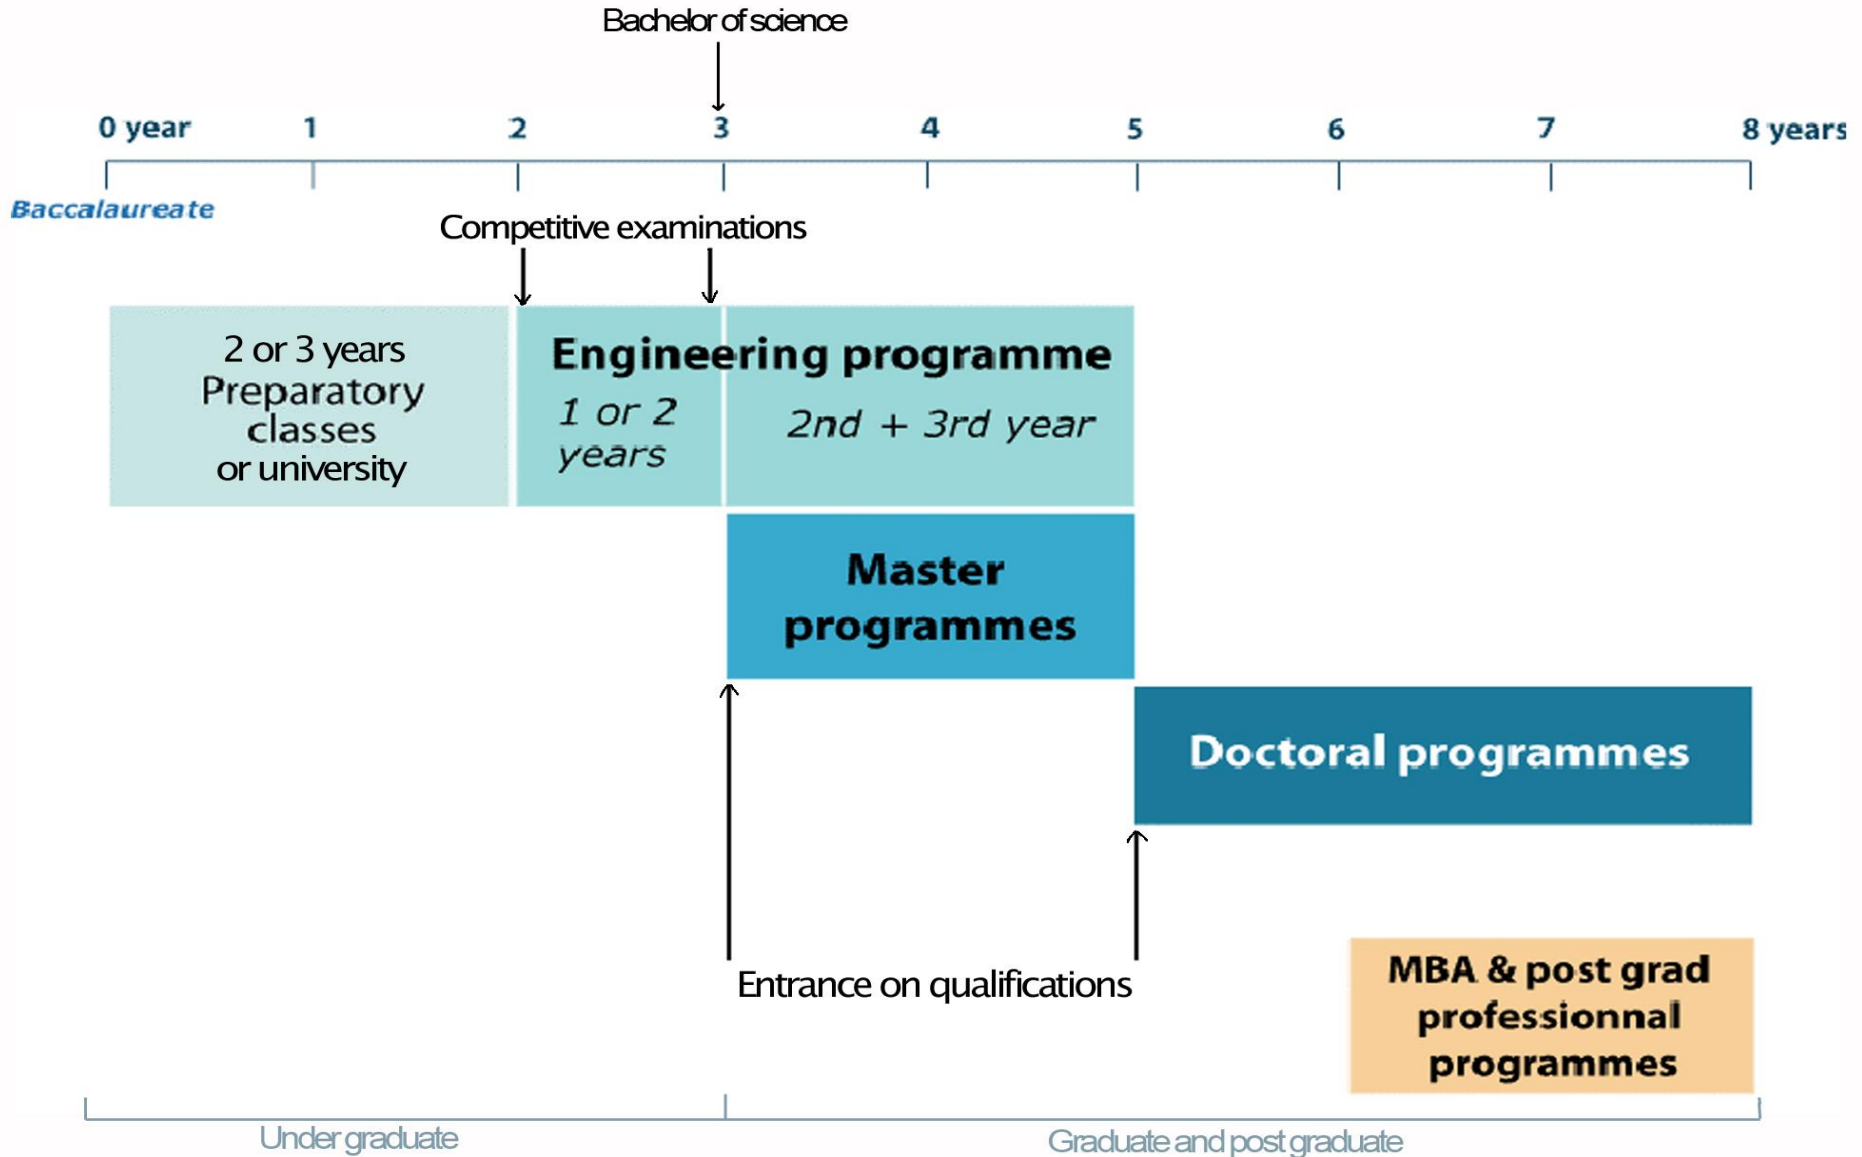

Life sciences and engineering

Earth sciences and environmental engineering

Economics and social sciences

ParisTech offers 3 types of programmes :

- 1 - Engineering degree programmes (double degrees)*
⇒ **2800 engineering degrees awarded each year**
- 2 - Master of Science ParisTech programmes*
⇒ **15 programmes**
- 3 - Doctoral programmes*
⇒ **500 PhDs awarded each year**

ALL ARE OPEN TO FOREIGN STUDENTS

- Admission after 2 to 4 years of higher education
- A selection process according to academic records
- 2 to 4 years in ParisTech schools
- Several schools implement a double-degree agreement with the foreign universities in order to deliver “double degrees”